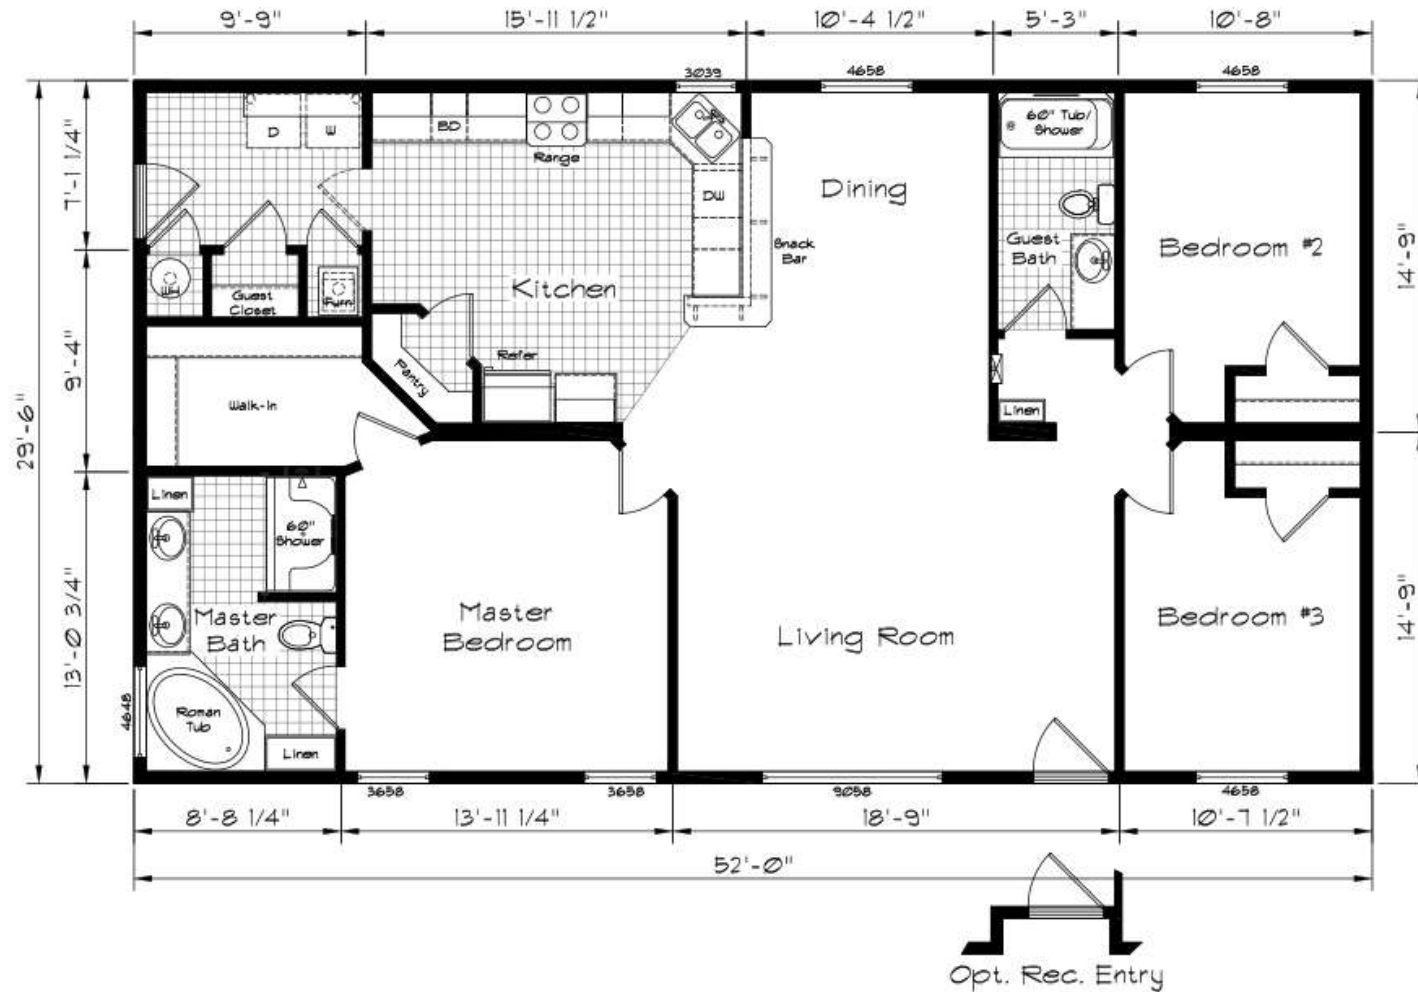

CEDAR CANYON

Due to continued improvements and material change, specifications may change without notice. Room sizes are approximate.

MODEL: 2020
 29 x 52 1,534 Sq.Ft.
 3 Bedroom 2 Bathroom