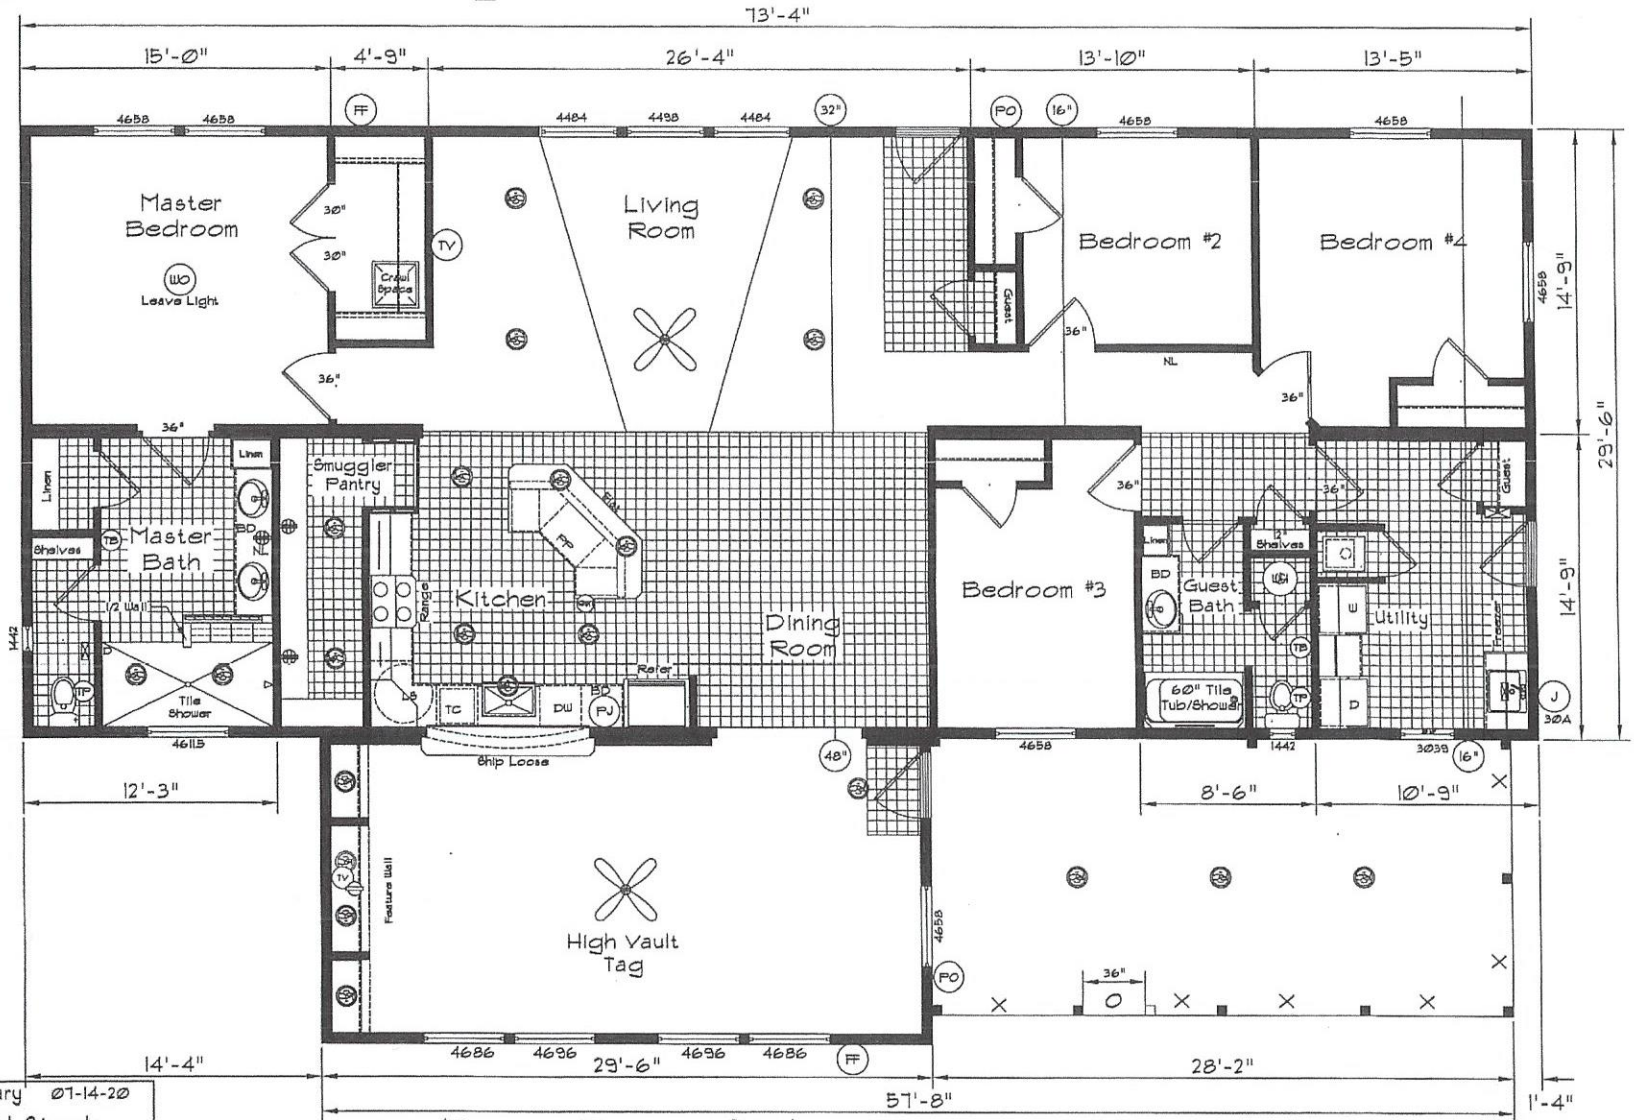

Pinehurst

Model: 2506

Square feet: 2598

W/Porch 2975

KT	Preliminary 07-14-20
KT	UFH Stock
KT	Preliminary 07-11-20
KT	UFH Stock
KT	Preliminary 9/3/2020
KT	UFH Stock

KT Preliminary 9/11/2020
UFH Stock

Plan Flipped Side to Side