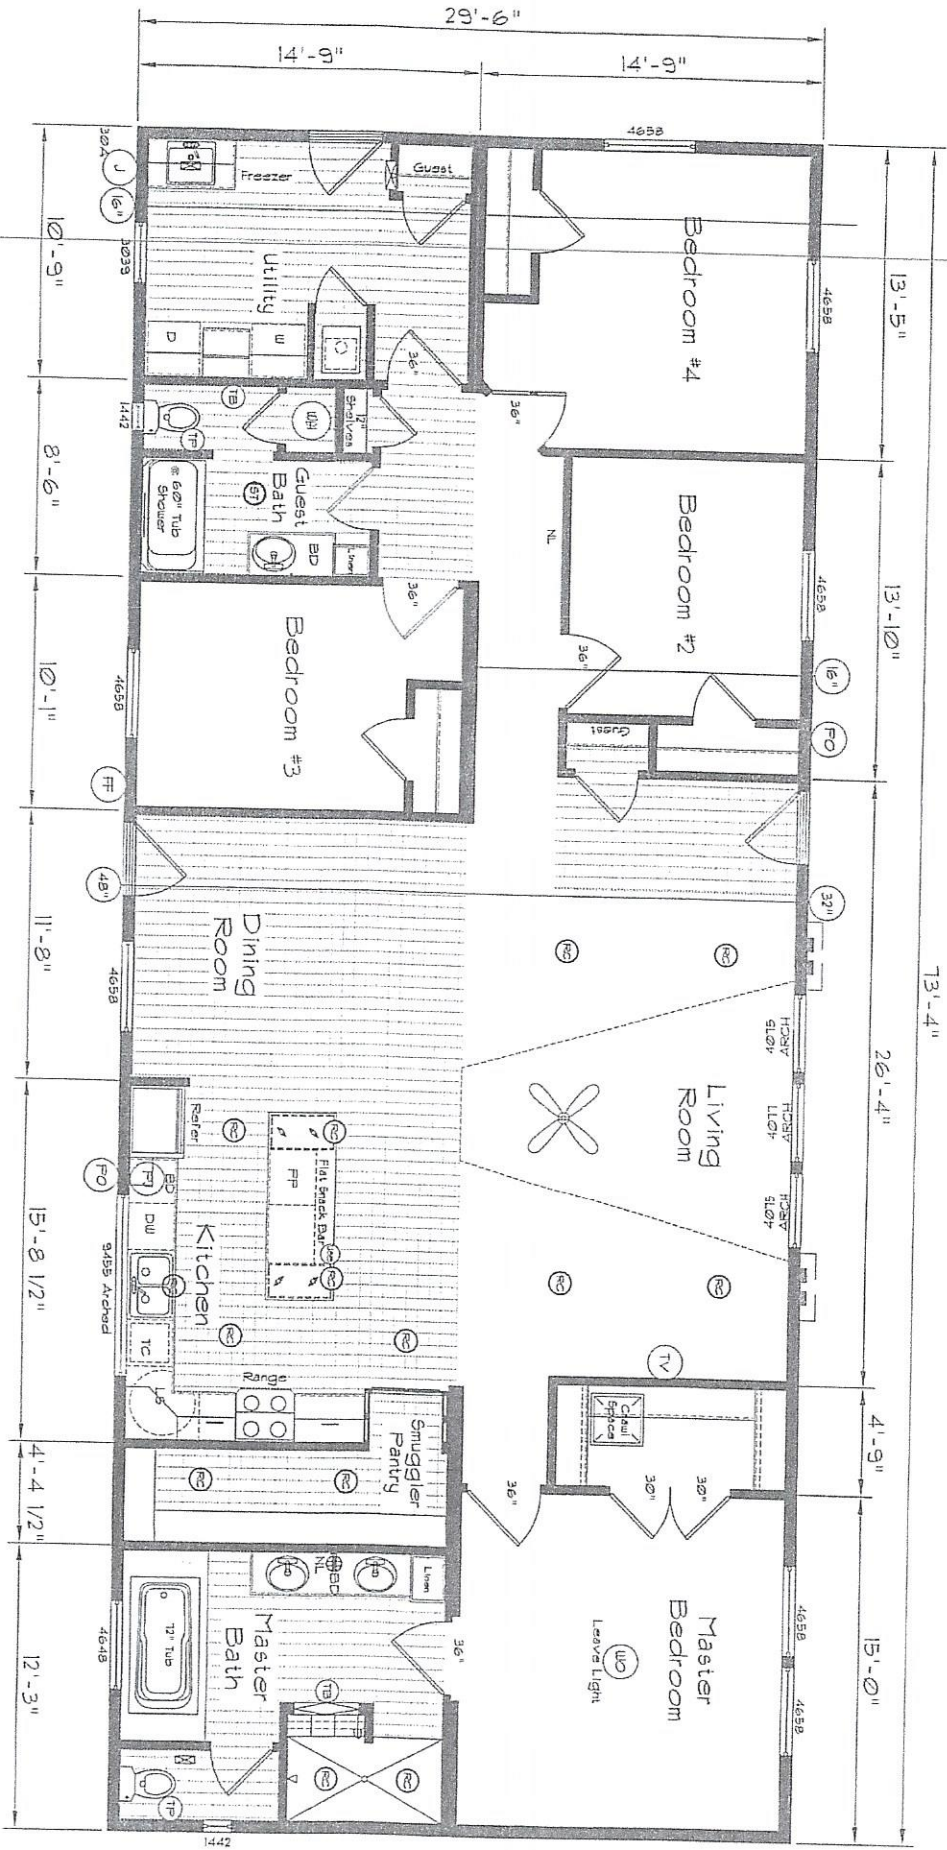

Model: 2506  
 Square feet: 2163

# Pinehurst

4506

<b>KIT</b>	Preliminary	03-28-21
<b>KIT</b>	UFH Stick	02-04-21
<b>KIT</b>	UFH Stick	

RB

<b>KIT</b>	Preliminary	02-11-21
<b>KIT</b>	UFH Stick	

**KIT** CUSTOM HOMEBUILDERS

Plan Flipped End to End  
 and Side to Side