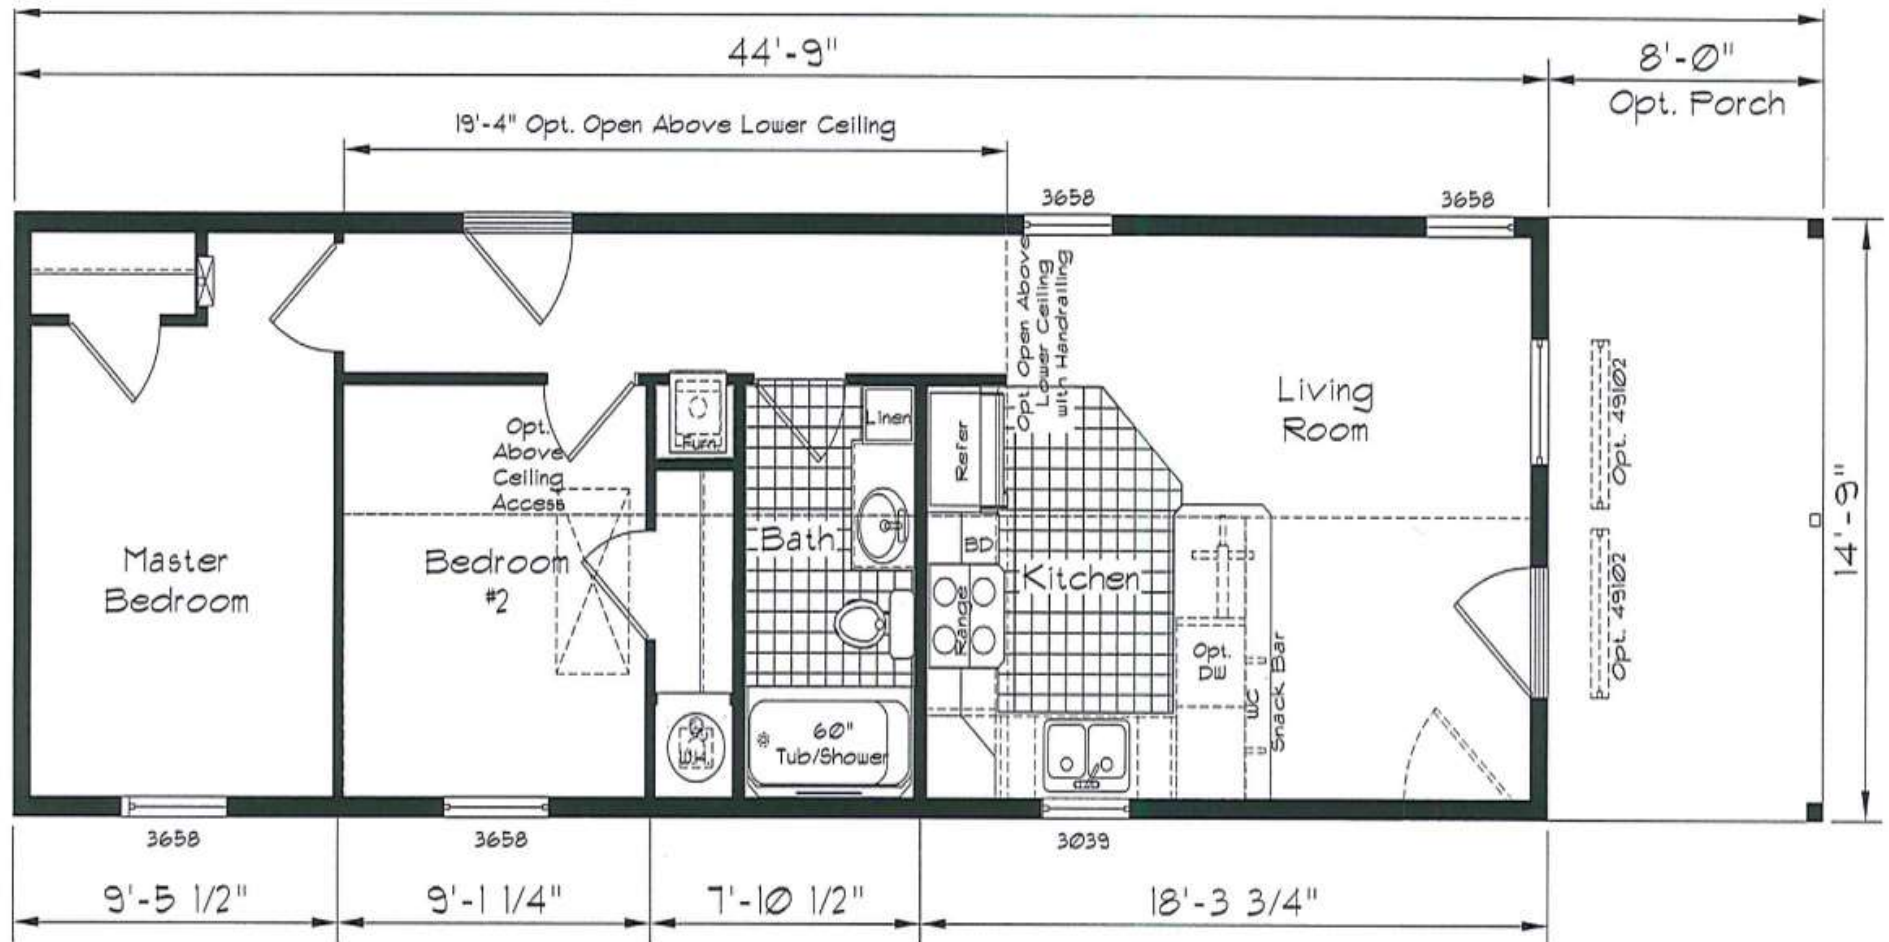

CEDAR CANYON LS

Due to continued improvements and material change, specifications may change without notice. Room sizes are approximate.

MODEL: **2071 LS**

14 x 52 660 Sq.Ft.

2 Bedroom 1 Bathroom

CUSTOM
HOMEBUILDERS