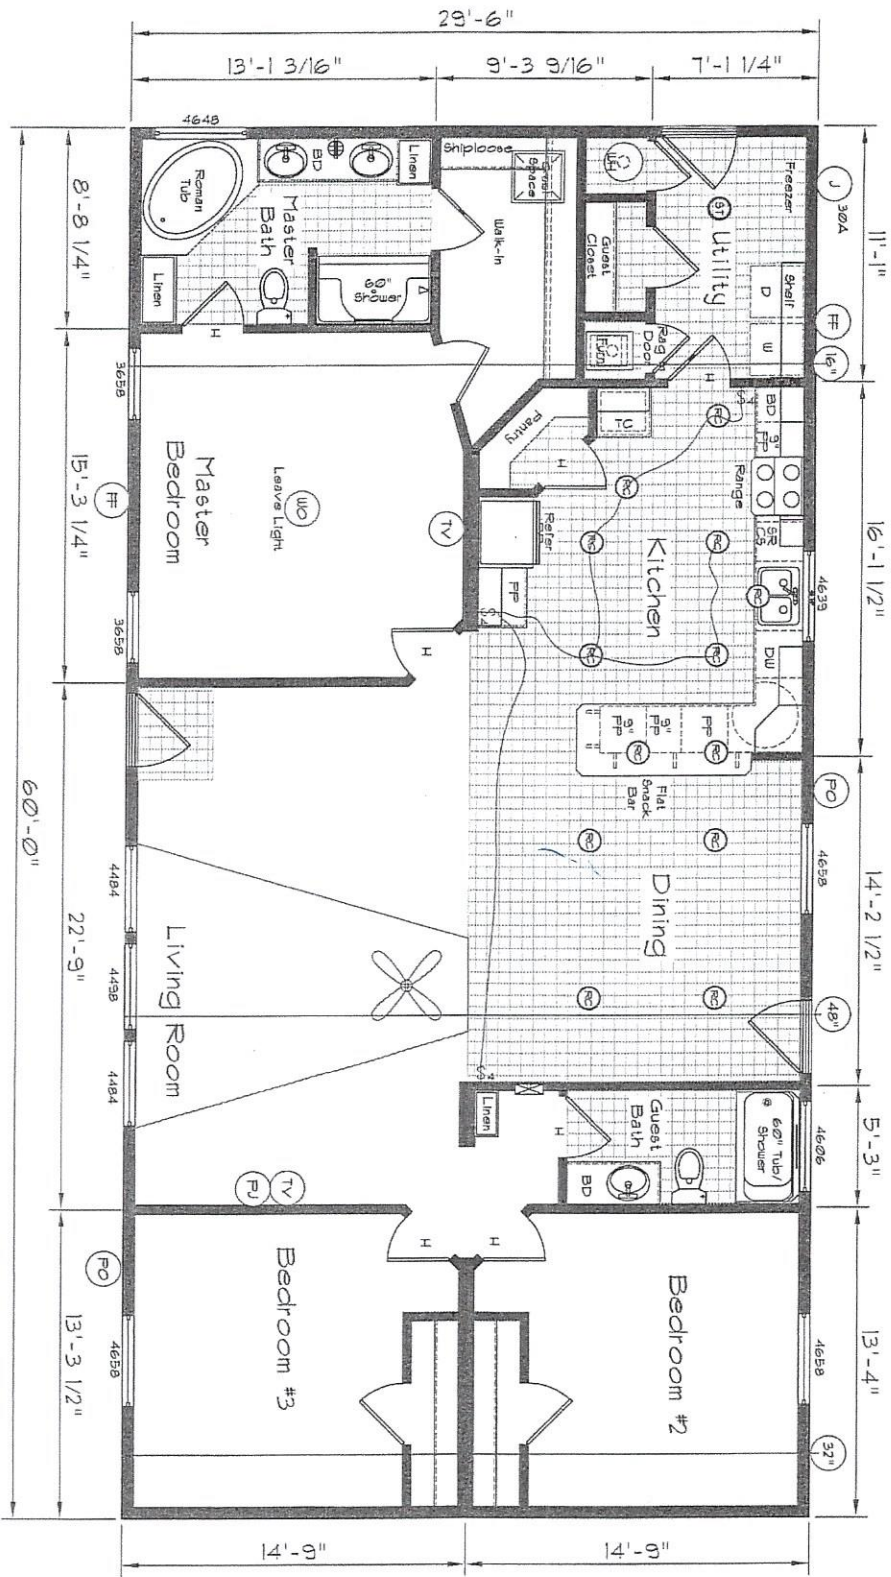

Model: 2020-LS
Square feet: 1770

Cedar Canyon

KT Preliminary 09-30-19
KT United Family Stock
KT Preliminary 10-09-19
KT United Family Stock
KT Preliminary 10-23-19
KT United Family Stock

KT Preliminary 10-29-19
KT United Family Stock

KT CUSTOM HOMEBUILDERS