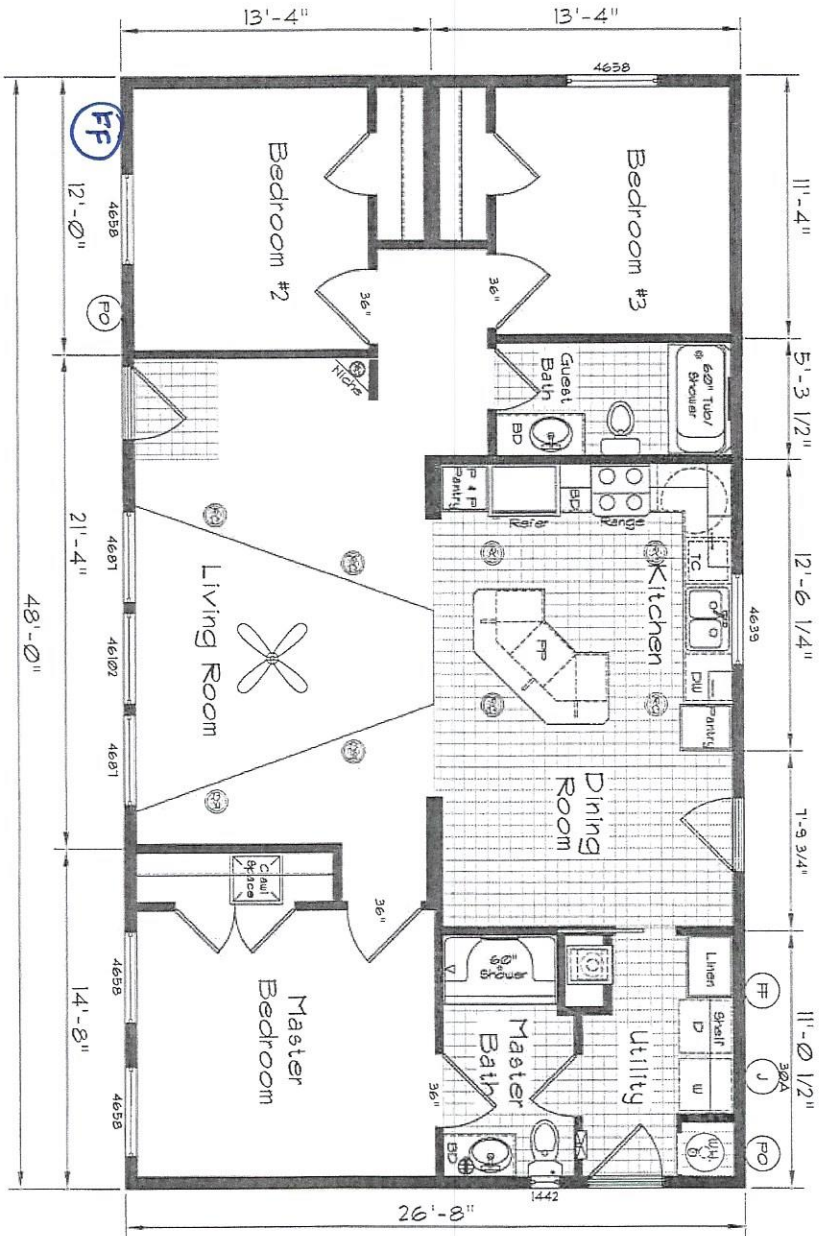

Model: 2502
 Square feet: 1280

Pinehurst

KIT Preliminary 09-21-21
 Stewart

Brent Stewart

KIT Preliminary 10-04-21
 Stewart

KIT CUSTOM HOMEBUILDERS