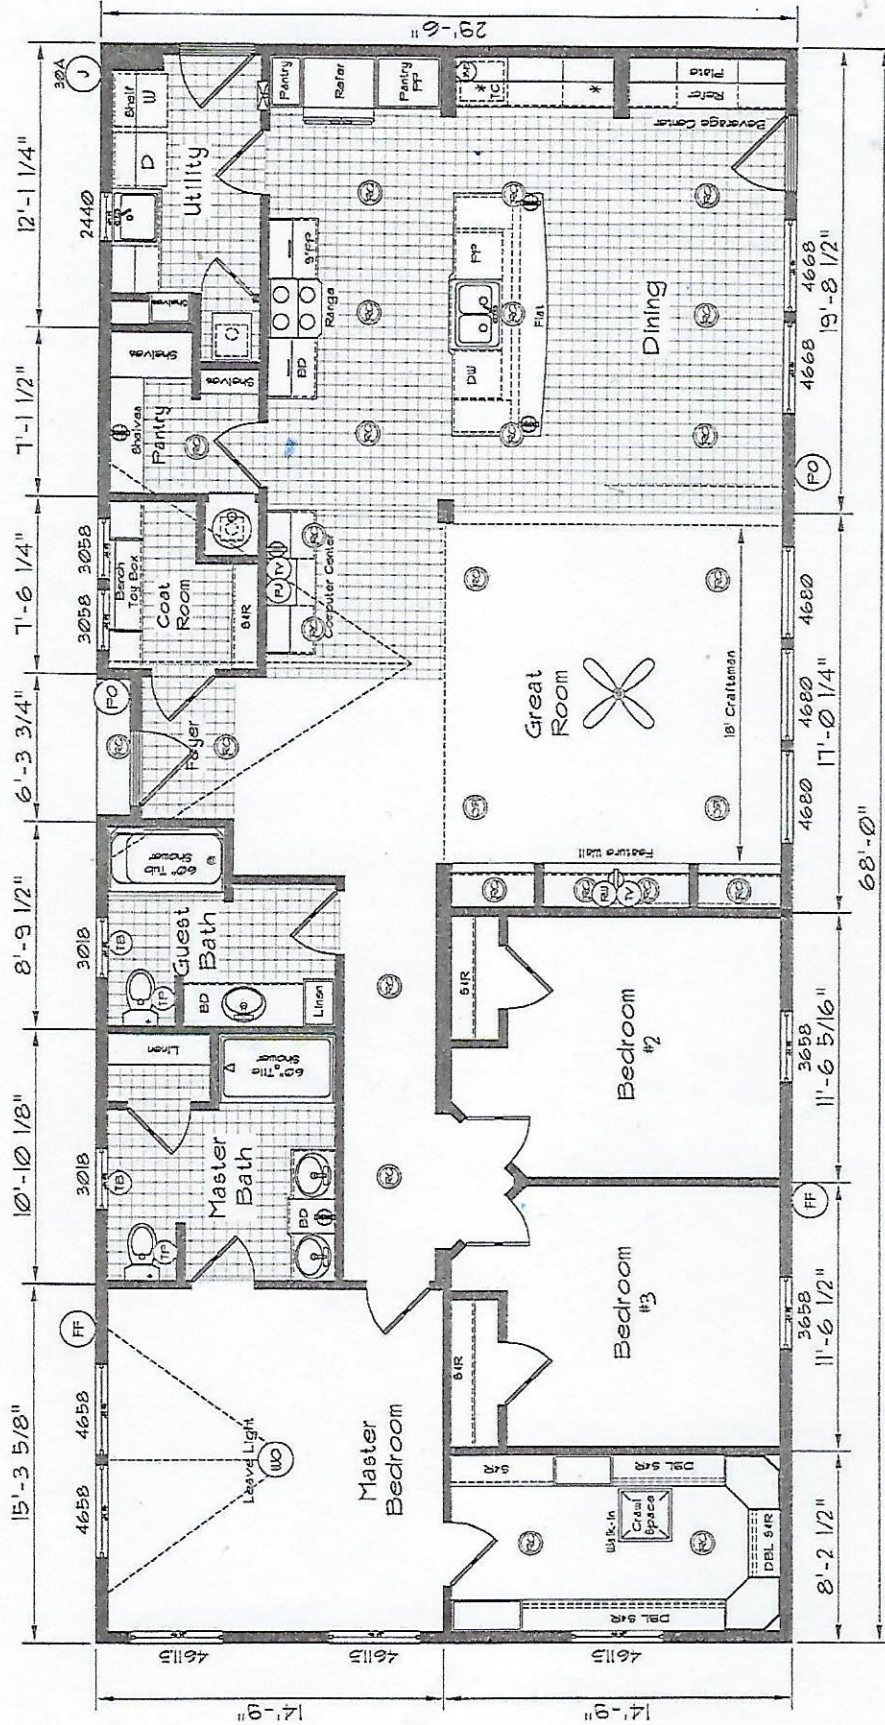

Grand Manor

Model: 6009
Square feet: 1998

Plan Flipped Side to Side
and End to End

KIT	Preliminary 11-30-21
KIT	UFH Stock
KIT	Preliminary 12-02-21
KIT	UFH Stock
KIT	Preliminary 12-15-21
KIT	UFH Stock

KIT Preliminary 01-03-22
UFH Stock