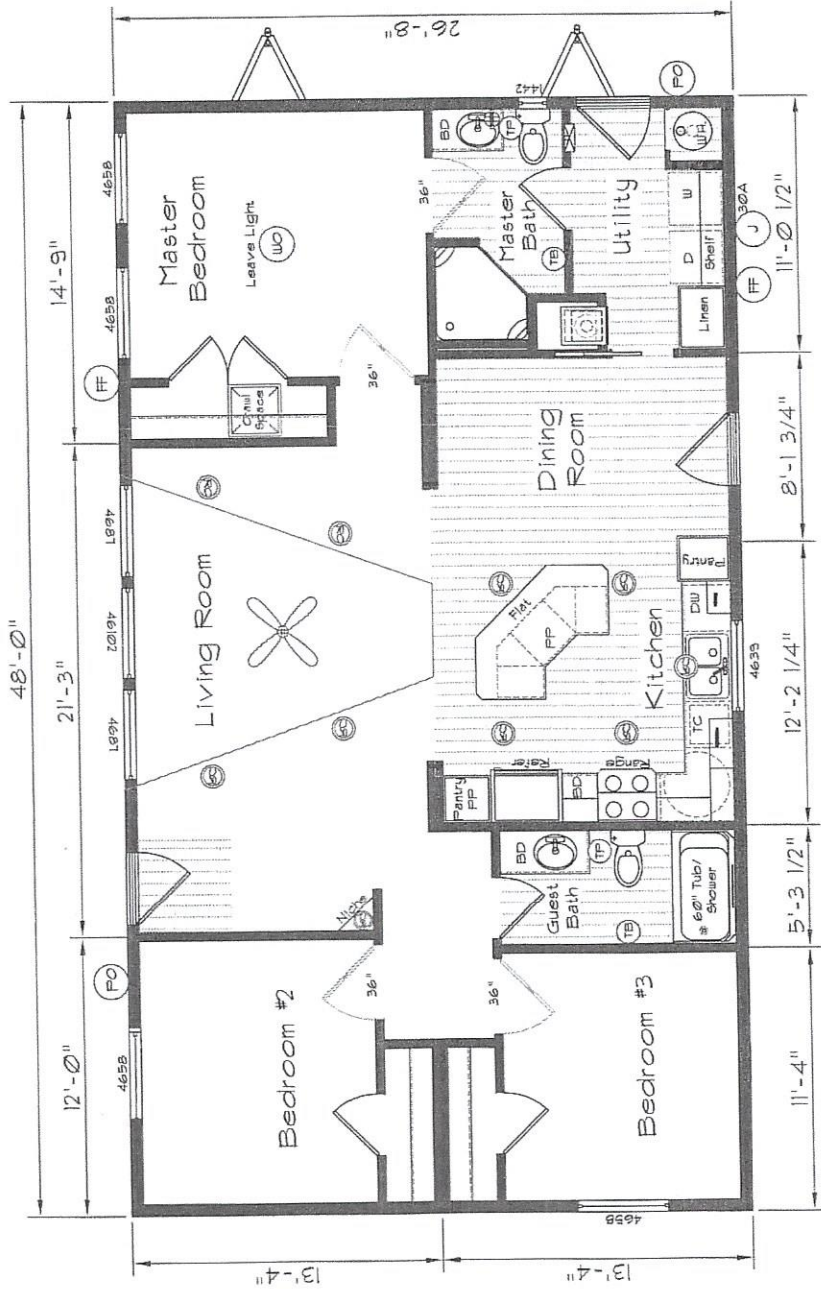

Pinehurst

Model: 2502
Square feet: 1280

Plan Flipped Side to Side

Preliminary 10-23-20
United Family Homes

Preliminary 09-21-20
United Family Homes

CUSTOM
HOMEBUILDERS