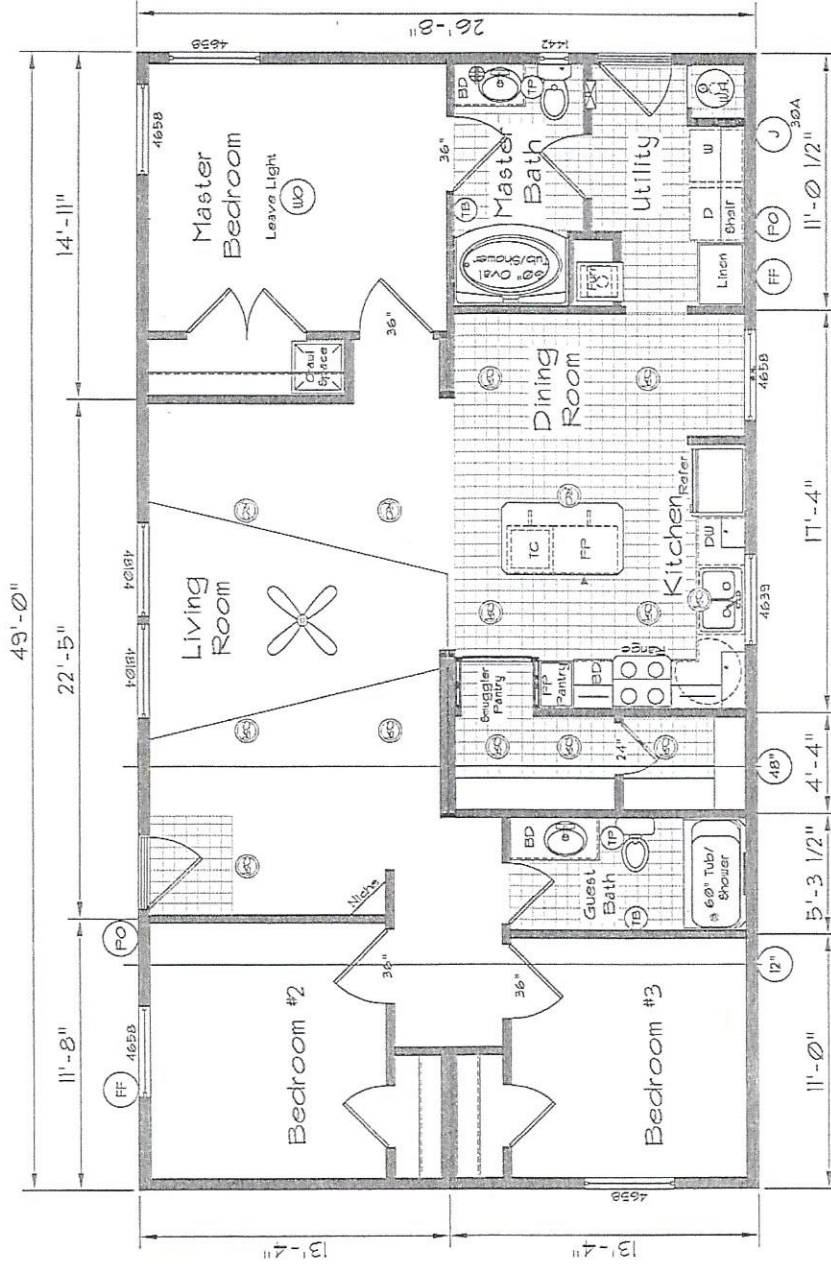

Pinehurst

Model: 2501
Square feet: 1307

KAT Preliminary 02-04-22
KAT McFarland
 Preliminary 03-23-22
KAT McFarland

KAT Preliminary 03-31-22
KAT McFarland

Plan Flipped Side to Side

KAT CUSTOM HOMEBUILDERS